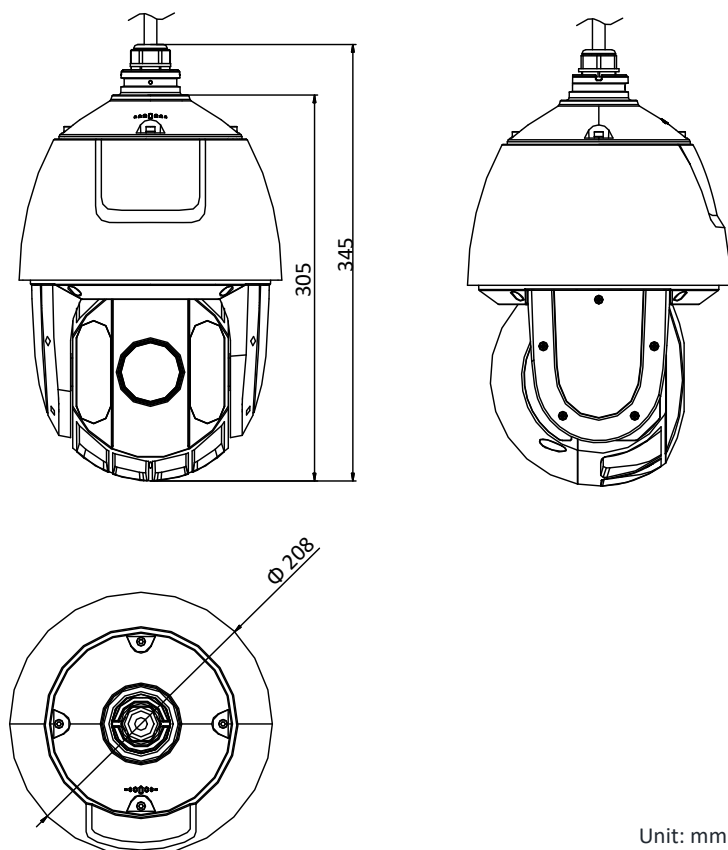

Dimensions

Unit: mm

Accessory

Included

DS-1602ZJ

Wall Mount

Optional

DS-1604ZJ-Box-Corner